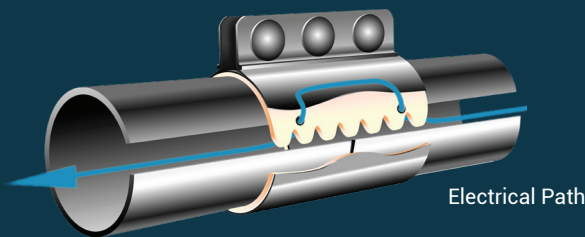

# COMPRESSION COUPLING

Processing your Future

Cutting edge design makes for a lighter coupling  
with superior performance

- Sizes: 1 ½" up to 8" tubing with aggressive pricing
- 100% Lead Free product
- New advanced eyelet design for conductivity
- Improved PSI/HG ratings with the new coupling
- Reduced installation time up to 30% with a lighter weight coupling
- Static dissipative eyelet works even on painted tubing, no sanding the paint needed

L in	2 Bolts	3 Bolts	4 Bolts
		3 15/16	5 29/32
SIZE OD	1 1/2" to 8"		

## New advanced eyelet design for conductivity

## SPECIFICATIONS AND STANDARDS

- Sizes: 1 1/2" up to 8" tubing
- Outside skin and gasket cover in 430 Stainless Steel (L & M) and galvanized steel (HL)
- Galvanized carriage bolt with flange nut (no washer needed)
- White NBR FDA gasket or black rubber SBR gasket