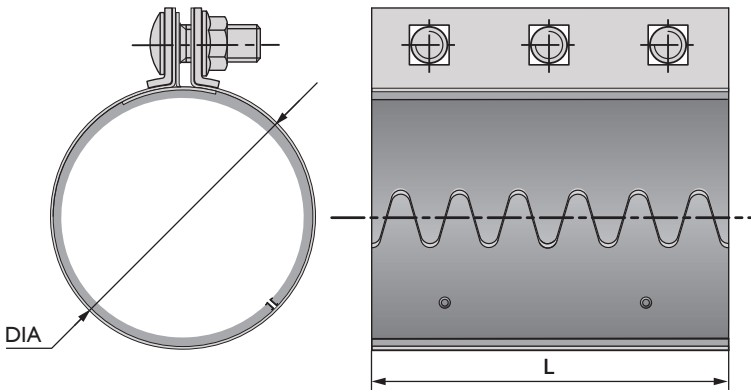

# COMPRESSION COUPLING

Processing your Future

Cutting edge design makes for a lighter coupling  
with superior performance

- Sizes: 1 ½" up to 8" tubing with aggressive pricing
- 100% Lead Free product
- New advanced eyelet design for conductivity
- Improved PSI/HG ratings with the new coupling
- Reduced installation time up to 30% with a lighter weight coupling
- Static dissipative eyelet works even on painted tubing, no sanding the paint needed

L in	2 Bolts	3 Bolts	4 Bolts
		3 15/16	5 29/32
SIZE OD	1 1/2" to 8"		

## New advanced eyelet design for conductivity

## SPECIFICATIONS AND STANDARDS

- Sizes: 1 1/2" up to 8" tubing
- Outside skin and gasket cover in 430 Stainless Steel (L & M) and galvanized steel (HL)
- Galvanized carriage bolt with flange nut (no washer needed)
- White NBR FDA gasket or black rubber SBR gasket